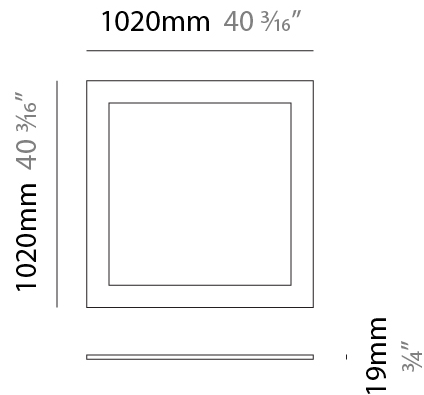

INFINITE FRAME SURFACE

A52057-

base number
Color   Finish
Temperature   Options

PROJECT _____
TYPE _____
SPECIFIER _____
QUANTITY _____
DATE _____

1. To build a product code in our configurator select the specify button on the base model # product page
2. To build a manual product code on this datasheet choose from the options listed below in blue font and add the suffix to the base model #

GENERAL

Series: Infinite Frame
Partner: Ivela
Division: Architectural
Installation: Surface
Product Type: Panels
Mounting Location: Ceiling
Light Distribution: Direct

PHYSICAL

Shape: Square
Length (mm): 1020
Length (in): 40 ³/₁₆"
Width (mm): 1020
Width (in): 40 ³/₁₆"
Height (mm): 19
Height (in): 3/4
Diffuser: PMMA - Opal
Fixture Finish: WHI / BLK / GLD
Fixture Material: Aluminum

ELECTRICAL

Lamp Type: LED
Input Wattage (W): 80
Total Output Wattage (W): 68
Dimming: Tri-Mode (Non-Dimming and Phase Dimming (120Vac only) and 0-10V Dimming)
Driver Included: No
Driver Location: Remote
Driver Type: Constant Voltage - Universal
Driver Class: Class 2
Housing: ENCP 6/8
Input Voltage (V): 120 - 277
Output Voltage (V): 24

LED

Color Temperature (°K): 2700 / 3000 / 4000
Max. Delivered Lumen (lm): 4800 / 5000 / 5300
Nominal Lumen (lm): 9600 / 10000 / 10600
CRI: >93 CRI
Lamp Life (hrs): 50000

OPTICAL

RATINGS AND CERTIFICATIONS

Certified By: CSA Certified to UL and CSA Standards
IP rating: IP20